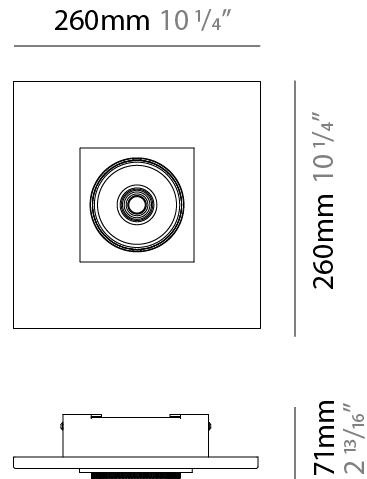

MARC SINGLE SURFACE

D92121

base number

1. To build a product code in our configurator select the specify button on the base model # product page
2. To build a manual product code on this datasheet choose from the options listed below in blue font and add the suffix to the base model #

GENERAL

Series: Marc
Subseries: Marc Single
Brand: Milan
Division: Design
Mounting Type: Surface
Mounting Location: Ceiling
Subcategory: Downlight

PHYSICAL

Shape: Rectangle
Length (mm): 260
Length (in): 10 1/4
Width (mm): 260
Width (in): 10 1/4
Height (mm): 71
Height (in): 2 13/16
Light Distribution: Adjustable / Direct
Weight (kg): 1.8
Weight (lbs): 3.999
Fixture Finish: WHI
Fixture Material: Aluminum

ELECTRICAL

Lamp Type: LED
Input Wattage (W): 10
Total Output Wattage (W): 9.3
Dimming: Non-Dimmable
Driver Included: Yes
Driver Location: Integrated
Driver Type: Constant Current - Universal
Driver Class: Class 2
Input Voltage (V): 120 - 277
Constant Current (MA): 350
Upon Request: Phase dimming 120Vac

LED

Number of LEDs: 1
Color Temperature (°K): 3000
Max. Delivered Lumen (lm): 1010
CRI: >80 CRI
Lamp Life (hrs): 50000

OPTICAL

Reflector°: 50

RATINGS AND CERTIFICATIONS

Certified By: CSA Certified to UL and CSA Standards
IP rating: IP20

PROJECT	
TYPE	
SPECIFIER	
QUANTITY	
DATE