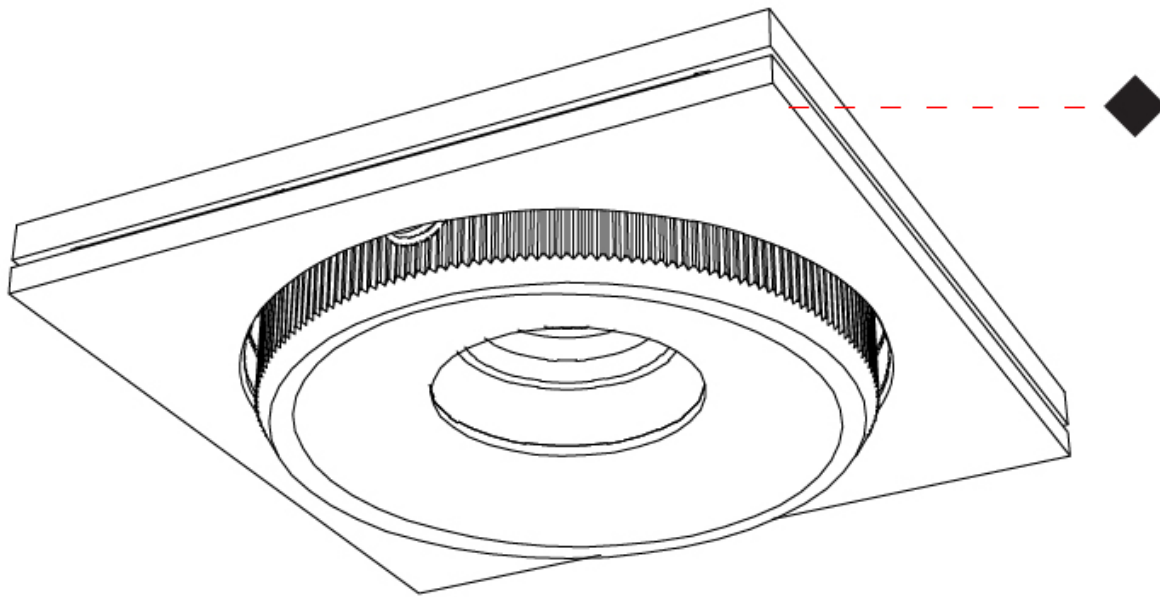

MARC SINGLE RECESSED

D92120

PROJECT	_____
TYPE	_____
SPECIFIER	_____
QUANTITY	_____
DATE	_____