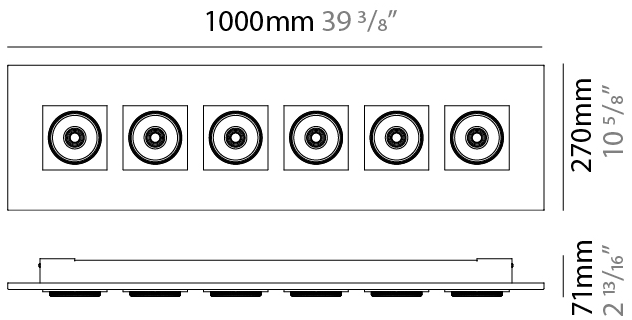

MARC SQUARE 6 SURFACE

D92125

base number

PROJECT

TYPE

SPECIFIER

QUANTITY

DATE

1. To build a product code in our configurator select the specify button on the base model # product page
2. To build a manual product code on this datasheet choose from the options listed below in blue font and add the suffix to the base model #

GENERAL

Series: Marc
Subseries: Marc Square 6
Brand: Milan
Division: Design
Mounting Type: Surface
Mounting Location: Ceiling
Subcategory: Downlight

PHYSICAL

Shape: Rectangle
Length (mm): 1000
Length (in): 39 3/8
Width (mm): 270
Width (in): 10 5/8
Height (mm): 71
Height (in): 2 13/16
Light Distribution: Adjustable / Direct
Weight (kg): 7.3
Weight (lbs): 15.999
Fixture Finish: WHI
Fixture Material: Aluminum

ELECTRICAL

Lamp Type: LED
Input Wattage (W): 60
Total Output Wattage (W): 55.8
Dimming: Non-Dimmable
Driver Included: Yes
Driver Location: Integrated
Driver Type: Constant Current - Universal
Driver Class: Class 1
Input Voltage (V): 120 - 277
Constant Current (MA): 350
Upon Request: Phase dimming 120Vac

LED

Number of LEDs: 6
Color Temperature (°K): 3000
Max. Delivered Lumen (lm): 6060
CRI: >80 CRI
Lamp Life (hrs): 50000

OPTICAL

Reflector: 50

RATINGS AND CERTIFICATIONS

Certified By: CSA Certified to UL and CSA Standards
IP rating: IP20