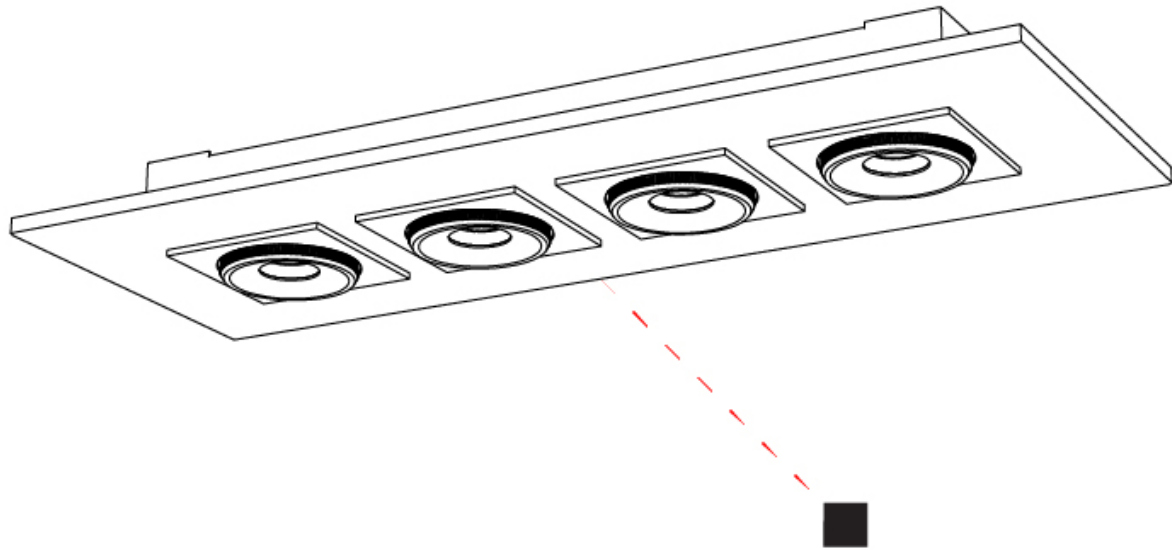

MARC SQUARE 4 SURFACE

D92124

PROJECT	_____
TYPE	_____
SPECIFIER	_____
QUANTITY	_____
DATE	_____