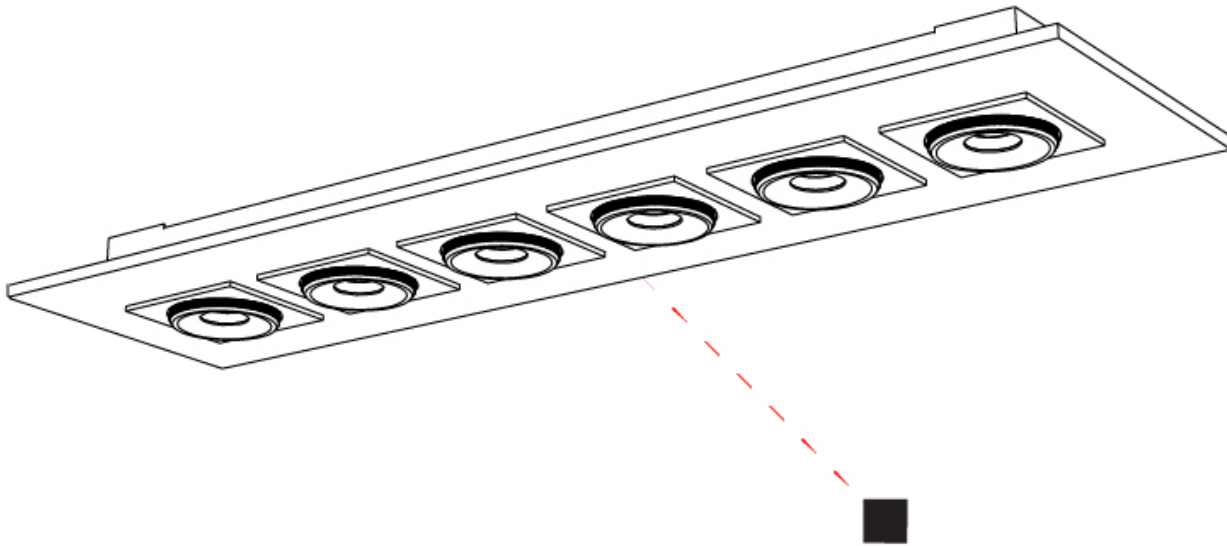

MARC SQUARE 6 SURFACE

D92125

PROJECT	_____
TYPE	_____
SPECIFIER	_____
QUANTITY	_____
DATE	_____

D