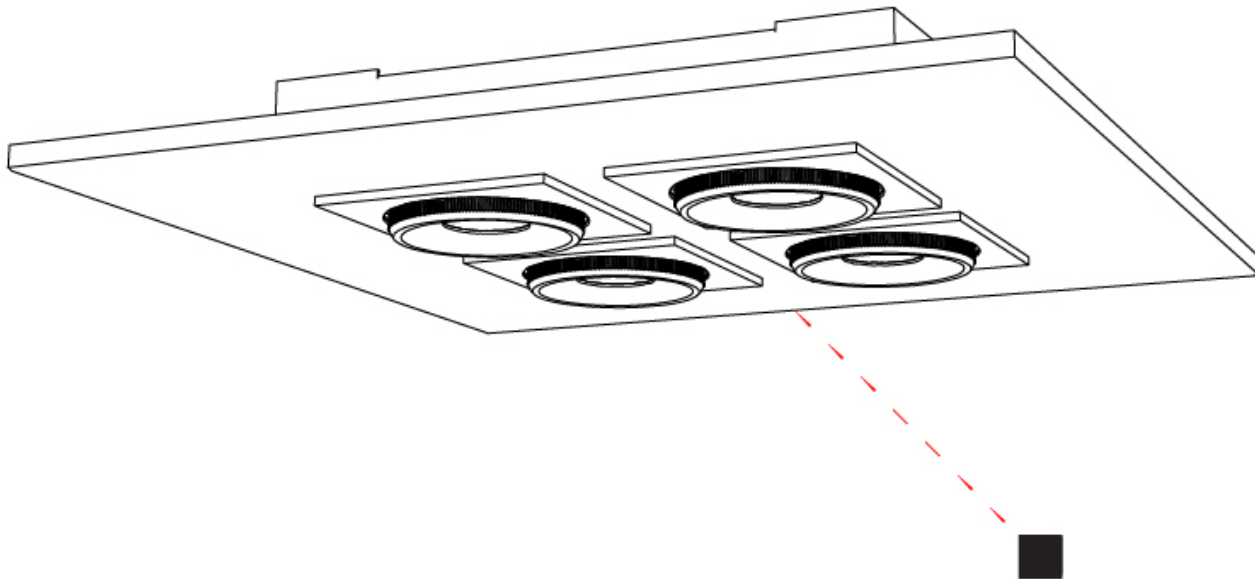

MARC SQUARE 4 SURFACE

D92123

PROJECT _____

TYPE _____

SPECIFIER _____

QUANTITY _____

DATE _____

D