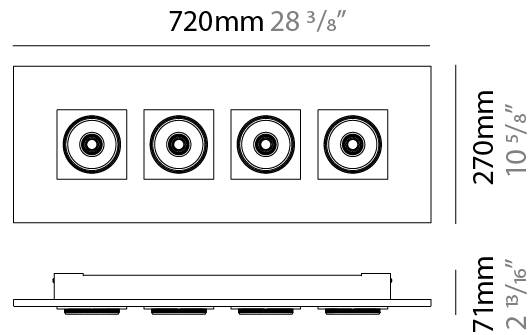

MARC SQUARE 4 SURFACE

D92124

base number

1. To build a product code in our configurator select the specify button on the base model # product page
2. To build a manual product code on this datasheet choose from the options listed below in blue font and add the suffix to the base model #

GENERAL

Series: Marc
Subseries: Marc Square 4
Brand: Milan
Division: Design
Mounting Type: Surface
Mounting Location: Ceiling
Subcategory: Downlight

PHYSICAL

Shape: Rectangle
Length (mm): 720
Length (in): 28 ³/₈
Width (mm): 270
Width (in): 10 ⁵/₈
Height (mm): 71
Height (in): 2 ¹³/₁₆
Light Distribution: Adjustable / Direct
Weight (kg): 5
Weight (lbs): 10.999
Fixture Finish: WHI
Fixture Material: Aluminum

ELECTRICAL

Lamp Type: LED
Input Wattage (W): 40
Total Output Wattage (W): 37.2
Dimming: Non-Dimmable
Driver Included: Yes
Driver Location: Integrated
Driver Type: Constant Current - Universal
Driver Class: Class 2
Input Voltage (V): 120 - 277
Constant Current (MA): 350
Upon Request: Phase dimming 120Vac

LED

Number of LEDs: 4
Color Temperature (°K): 3000
Max. Delivered Lumen (lm): 4040
CRI: >80 CRI
Lamp Life (hrs): 50000

OPTICAL

Reflector°: 50

RATINGS AND CERTIFICATIONS

Certified By: CSA Certified to UL and CSA Standards
IP rating: IP20

PROJECT	
TYPE	
SPECIFIER	
QUANTITY	
DATE