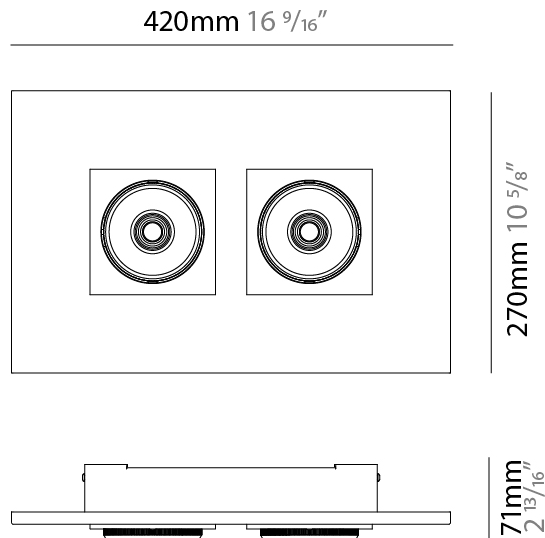

MARC DOUBLE SURFACE

D92122

base number

1. To build a product code in our configurator select the specify button on the base model # product page
2. To build a manual product code on this datasheet choose from the options listed below in blue font and add the suffix to the base model #

GENERAL

Series: Marc
Subseries: Marc Double
Brand: Milan
Division: Design
Mounting Type: Surface
Mounting Location: Ceiling
Subcategory: Downlight

PHYSICAL

Shape: Rectangle
Length (mm): 420
Length (in): 16 ⁹/₁₆
Width (mm): 270
Width (in): 10 ⁵/₈
Height (mm): 71
Height (in): 2 ¹³/₁₆
Light Distribution: Adjustable / Direct
Weight (kg): 2.7
Weight (lbs): 5.999
Fixture Finish: WHI
Fixture Material: Aluminum

ELECTRICAL

Lamp Type: LED
Input Wattage (W): 20
Total Output Wattage (W): 18.6
Dimming: Non-Dimmable
Driver Included: Yes
Driver Location: Integrated
Driver Type: Constant Current - Universal
Driver Class: Class 2
Input Voltage (V): 120 - 277
Constant Current (MA): 350
Upon Request: Phase dimming 120Vac

LED

Number of LEDs: 2
Color Temperature (°K): 3000
Max. Delivered Lumen (lm): 2020
CRI: >80 CRI
Lamp Life (hrs): 50000

OPTICAL

Reflector°: 50

RATINGS AND CERTIFICATIONS

Certified By: CSA Certified to UL and CSA Standards
IP rating: IP20

PROJECT	
TYPE	
SPECIFIER	
QUANTITY	
DATE