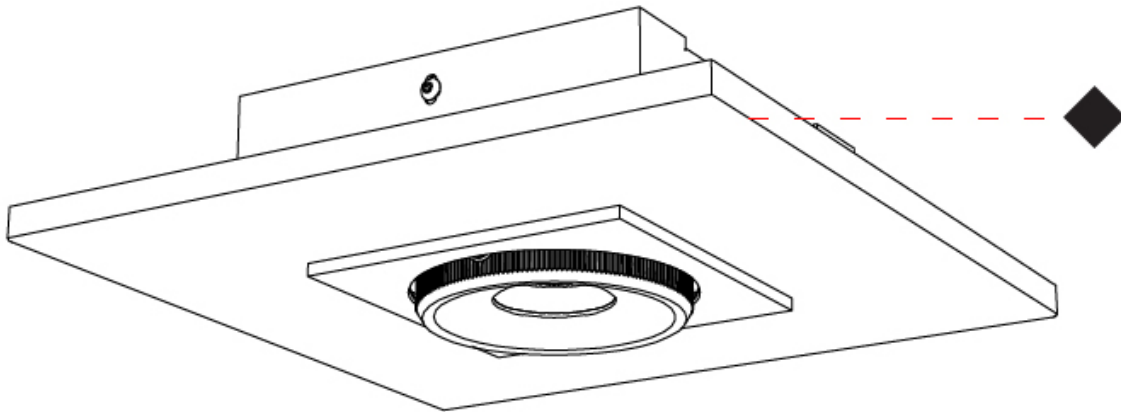

MARC SINGLE SURFACE

D92121

PROJECT	_____
TYPE	_____
SPECIFIER	_____
QUANTITY	_____
DATE	_____