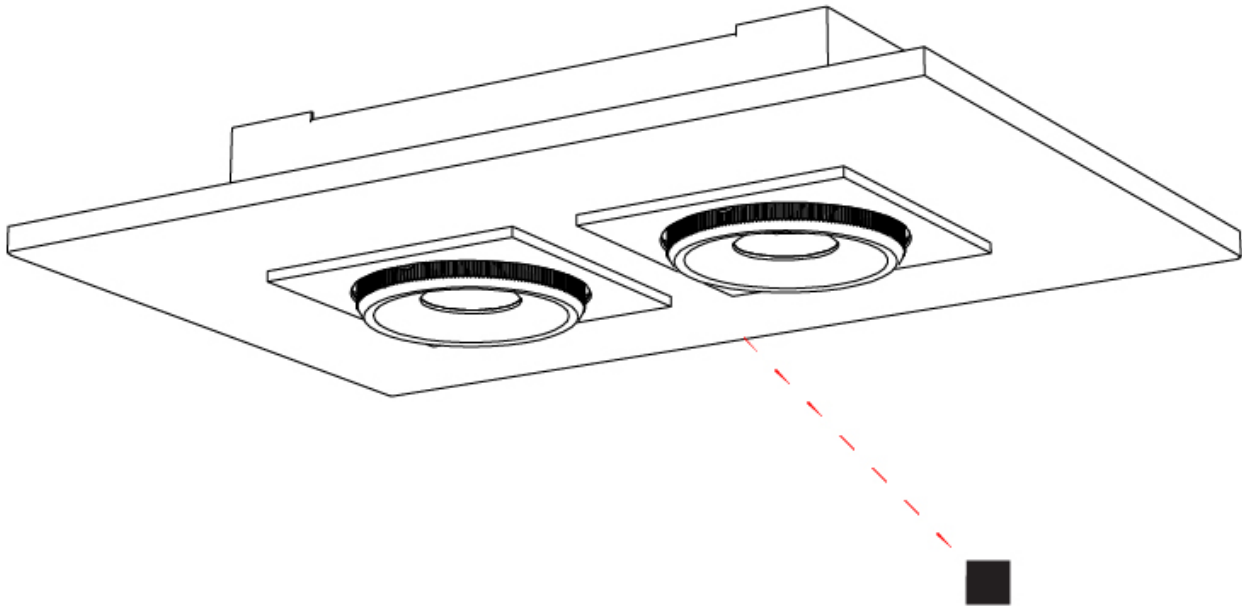

MARC DOUBLE SURFACE

D92122

PROJECT _____

TYPE _____

SPECIFIER _____

QUANTITY _____

DATE _____

D